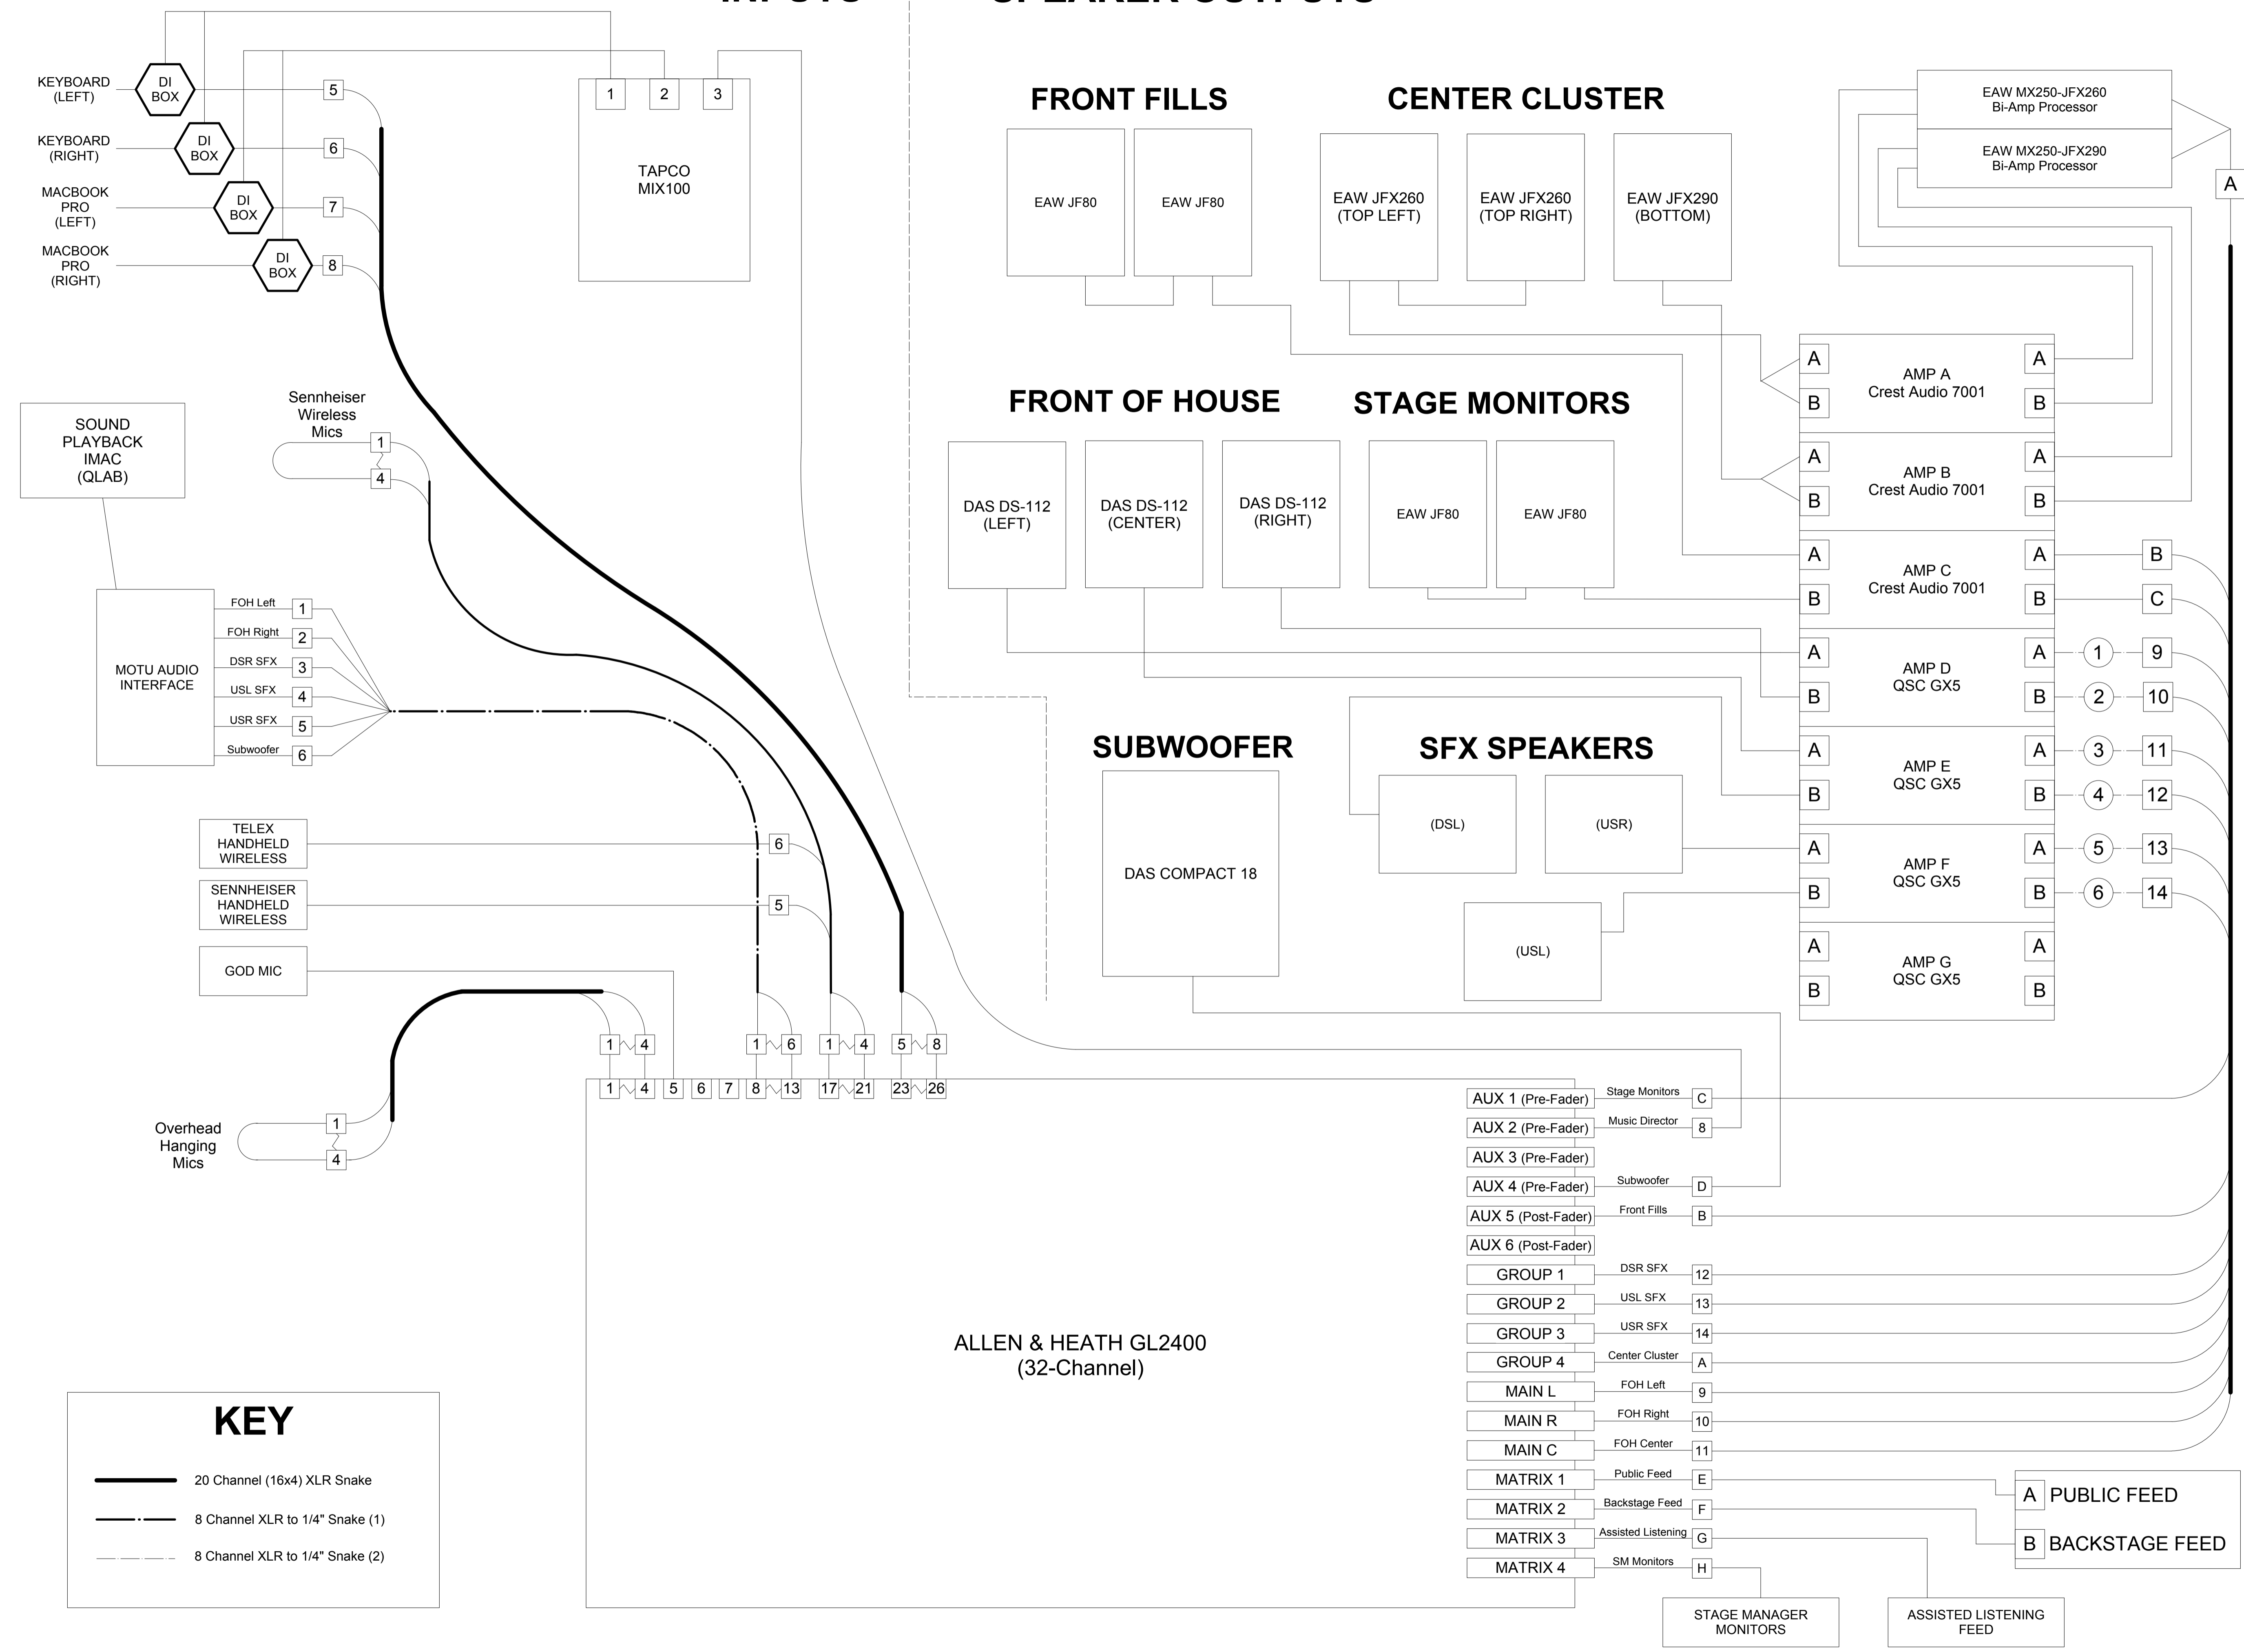

VENUE
CHARLES R. WOOD THEATRE

COMPANY
ADIRONDACK THEATRE FESTIVAL

HOME

DIRECTOR
CHAD RABINOVITZ

SOUND DESIGNER
PATRICK MACDONALD

DRAWN BY
PATRICK MACDONALD

DATE
JULY 20, 2016

NOT TO SCALE

INPUTS

SPEAKER OUTPUTS

KEY

- 20 Channel (16x4) XLR Snake
- - - 8 Channel XLR to 1/4" Snake (1)
- - - 8 Channel XLR to 1/4" Snake (2)